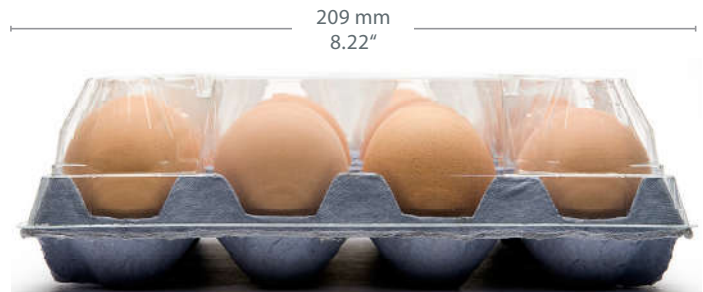

DATASHEET

BOXTOP 1x20 r-PET

SIDE VIEW

FRONT VIEW

TOP VIEW

DATASHEET

BOXTOP 1x20 r-PET

UNITS: 1

EGGS/UNIT: 20

MATERIAL: r-pet 

PROCESSING: vacuum formed

CALIBER:

certified according to BRC/IoP Global Standard-Packaging

LAYER STRUCTURE

3 Boxes/Layer

TRUCK LOADING