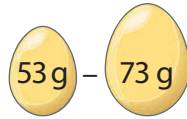

DATASHEET

BOXTOP 1x20 r-PET

UNITS: 1

EGGS/UNIT: 20

MATERIAL: r-pet

PROCESSING: vacuum formed

CALIBER: