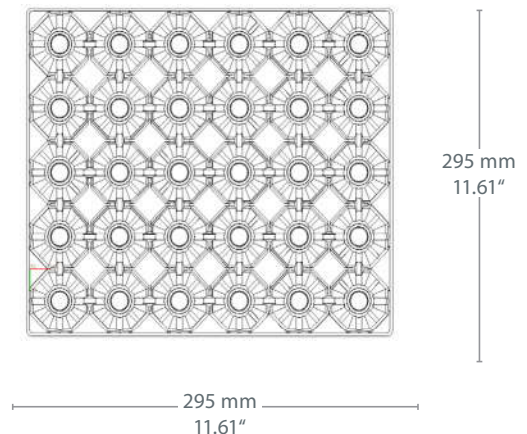

DATASHEET

OVOTRAY 1x30 r-PET

UNITS: 1

EGGS/UNIT: 30

MATERIAL: r-pet

PROCESSING: vacuum formed

CALIBER:

certified according to BRC/IoP Global Standard-Packaging

LAYER STRUCTURE

8 Boxes/Layer

TRUCK LOADING

Pieces/Box	100
Pieces/Pallet	6400
Pallets/Truck	20
Pieces/Truck	128000

CONTAINER LOADING

20"	45500 pcs.
40" HC	109600 pcs.

MACHINE SETUP

MOBA						STAALKAT
L	G	J	I1	I2	jaw	Code OWN 33
35	18	7	16	34	678	Remarks

Remarks: WITHOUT ARBOR

Moba ID: OV5602

DECORATION

NO decoration possible

STORAGE

Pallet Dimensions (mm) 1340 x 1200 x 2674

Pallet Dimensions (inches) 52.76" x 47.27" x 105.28"

max. 1 year

NO pallet on top of the other

max. +40°C
min. +10°C Do NOT expose to sunlight

BOX DIMENSIONS

670 x 300 x 318 mm (L x W x H)	
26.38" x 11.81" x 12.52" (L x W x H)	
Net Weight (kg)	7.18
Box Weight (kg)	0.75
Gross Weight (kg)	7.93
Volume Box (m³)	0.063

PACK DIMENSIONS

OVOTHERM International Handels GmbH
Ricoweg 28, 2351 Wiener Neudorf, Austria / Europe
phone +43 2236 61928 0, fax +43 2236 62741
email office@ovotherm.com, email sales@ovotherm.com