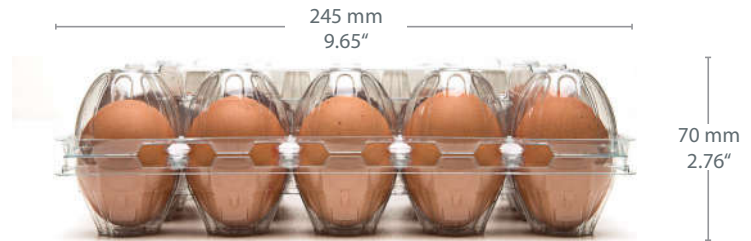

DATASHEET

TRAYPACK 1x20 r-PET

SIDE VIEW

FRONT VIEW

TOP VIEW

DATASHEET

TRAYPACK 1x20 r-PET

UNITS: 1

EGGS/UNIT: 20

MATERIAL: r-pet 

PROCESSING: vacuum formed

CALIBER:

certified according to BRC/IoP Global Standard-Packaging

LAYER STRUCTURE

4 Bags/Layer

TRUCK LOADING