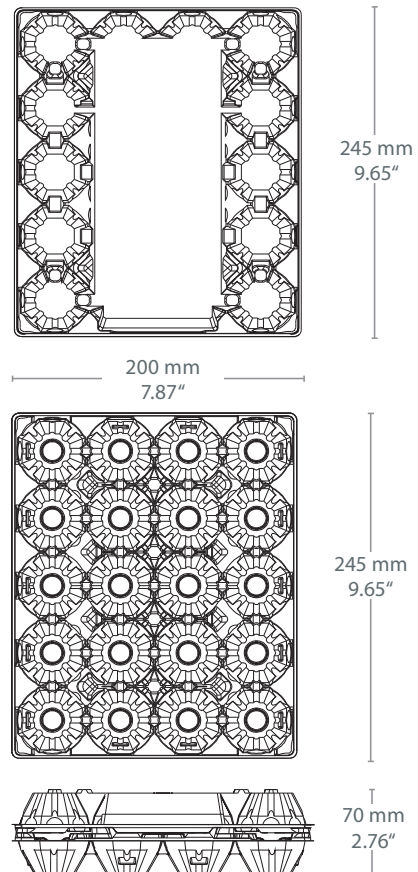

DATASHEET

TRAYPACK 1x20 r-PET

UNITS: 1

EGGS/UNIT: 20

MATERIAL: r-pet

PROCESSING: vacuum formed

CALIBER:

certified according to BRC/IoP Global Standard-Packaging

LAYER STRUCTURE

4 Bags/Layer

TRUCK LOADING

Pieces/Bag	459
Pieces/Pallet	18360
Pallets/Truck	20
Sets/Truck	183600

CONTAINER LOADING

20"	132192 pcs.
40" HC	313956 pcs.

MACHINE SETUP

MOBA							STAALKAT
L	G	J	I1	I2	jaw	Code OWN 37	
10	10	30	15	35	818	Remarks	

Remarks: WITHOUT ARBOR

MOBA ID: OTP2002

DECORATION

☒ Label ☐ Print

STORAGE

Pallet Dimensions (mm) 1340 x 1200 x 2580

Pallet Dimensions (inches) 52.76" x 47.24" x 101.57"

max. 1 year

NO pallet on top of the other

max. +40°C
min. +10°C Do NOT expose to sunlight

BAG DIMENSIONS

675 x 600 x 245 mm (L x W x H)	
26.57" x 53.62" x 9.65" (L x W x H)	
Net Weight (kg)	12.85
Bag Weight (kg)	0.11
Gross Weight (kg)	12.96
Volume Bag (m³)	0.099

PACK DIMENSIONS

OVOTHERM International Handels GmbH
Ricoweg 28, 2351 Wiener Neudorf, Austria / Europe
phone +43 2236 61928 0, fax +43 2236 62741
email office@ovotherm.com, email sales@ovotherm.com