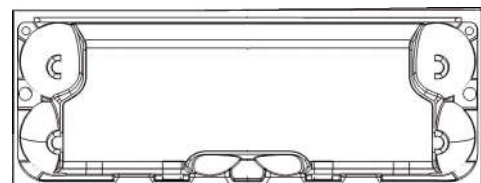

Remarks: WITHOUT ARBOR

Moba ID: OVE1201

DECORATION

Label Print

STORAGE

Pallet Dimensions (mm) 1340 x 1200 x 2610

Pallet Dimensions (inches) 52.76" x 47.24" x 102.76"

max. 1 year

 NO pallet on top of the other

 max. +40°C
min. +10°C  Do NOT expose to sunlight

BOX DIMENSIONS

673 x 586 x 310 mm (L x W x H)
26.50" x 23.07" x 12.20"(L x W x H)

Net Weight (kg)	13.39
Box Weight (kg)	1.16
Gross Weight (kg)	14.55
Volume Box (m ³)	0.122

PACK DIMENSIONS

220 mm
8.66"

295 mm
11.61"

105 mm
4.13"

71 mm
2.80"

OVOTHERM International Handels GmbH
Ricoweg 28, 2351 Wiener Neudorf, Austria / Europe
phone +43 2236 61928 0, fax +43 2236 61928 55
email office@ovotherm.com, email sales@ovotherm.com