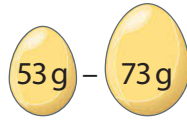

DATASHEET

VISION 1x12 r-PET

SIDE VIEW

FRONT VIEW

TOP VIEW

SNAPLOCK EASY OPEN

DATASHEET

VISION 1x12 r-PET

UNITS: 1

EGGS/UNIT: 12

MATERIAL: r-pet

PROCESSING: vacuum formed

CALIBER:

certified according to BRC/IoP Global Standard-Packaging

LAYER STRUCTURE

4 Boxes/Layer