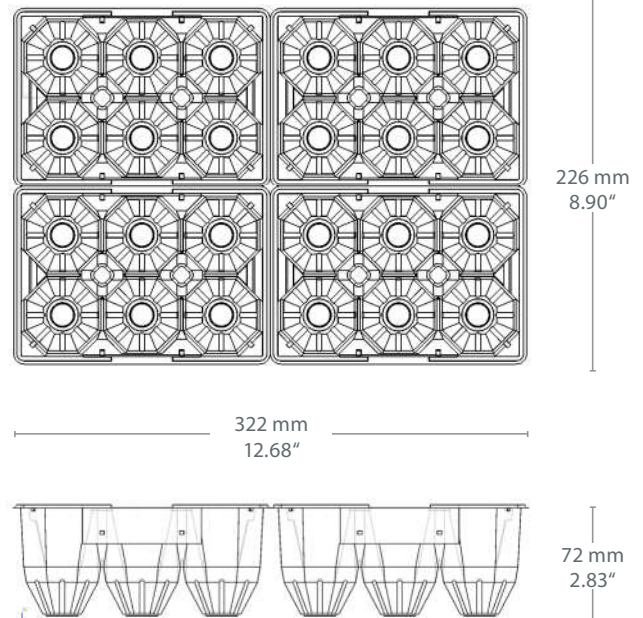

STORAGE

Pallet Dimensions (mm) 1340 x 1200 x 2460

Pallet Dimensions (inches) 52.76" x 47.24" x 96.85"

max. 1 year

max. 1 pallet on top of the other

max. +40°C
min. +10°C

Do NOT expose
to sunlight

BOX DIMENSIONS

673 x 586 x 333 mm (L x W x H)

26.50" x 23.07" x 13.11" (L x W x H)

Net Weight (kg) 12.56

Box Weight (kg) 1.19

Gross Weight (kg) 13.75

Volume Box (m³) 0.131

PACK DIMENSIONS

OVOTHERM International Handels GmbH
Ricoweg 28, 2351 Wiener Neudorf, Austria / Europe
phone +43 2236 61928 0, fax +43 2236 62741
email office@ovotherm.com, email sales@ovotherm.com