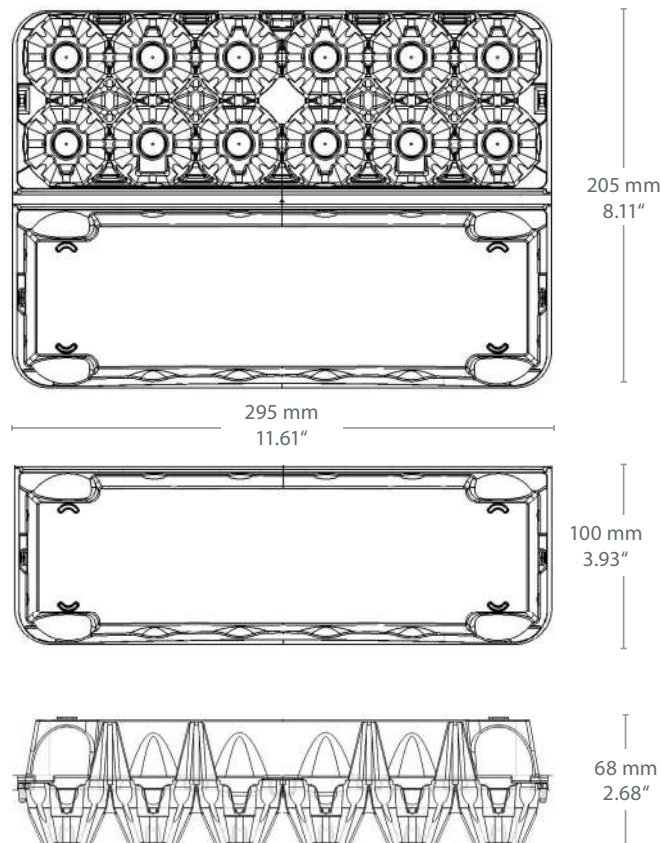

DATASHEET

VISION 1x12 US r-PET

UNITS: 1

EGGS/UNIT: 12

MATERIAL: r-PET

PROCESSING: vacuum formed

CALIBER:

LAYER STRUCTURE

4 Boxes/Layer

TRUCK LOADING

Pieces/Box	360
Pieces/Pallet	11520
Pallets/Truck	25
Pieces/Truck	288000

CONTAINER LOADING

20"	85680 pcs.
40" HC	213120 pcs.

MACHINE SETUP

MOBA						STAALKAT
L	G	J	I1	I2	jaw	Code OWN 42
12	23	5	12	38	898	Remarks

Remarks: WITHOUT RED ARBOR

Moba ID: OVU1201

DECORATION

☒ Label ☐ Print

STORAGE

Pallet Dimensions (mm) 1260 x 1170 x 2570

Pallet Dimensions (inches) 49.61" x 46.06" x 101.18"

max. 1 year

max. 1 pallet on top of the other

max. +40°C
min. +10°C Do NOT expose to sunlight

BOX DIMENSIONS

630 x 585 x 305 mm (L x W x H)	
24.80" x 23.03" x 12.01" (L x W x H)	
Net Weight (kg)	12.82
Box Weight (kg)	0.75
Gross Weight (kg)	13.57
Volume Box (m³)	0.112

PACK DIMENSIONS

OVOTHERM International Handels GmbH
Ricoweg 28, 2351 Wiener Neudorf, Austria / Europe
phone +43 2236 61928 0, fax +43 2236 61928 55
email office@ovotherm.com, email sales@ovotherm.com