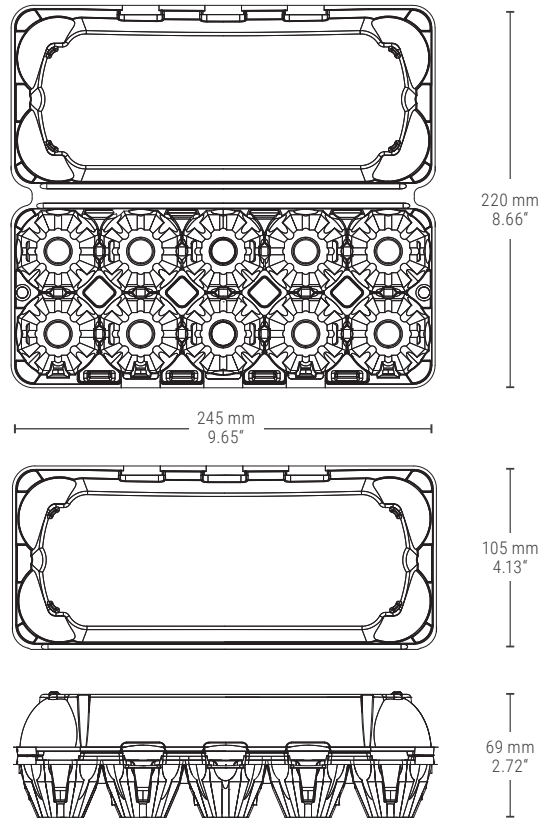

## DECORATION

Top Label

Top Label + 1 Side

Top Label + 2 Sides

## BAG DIMENSIONS

780 x 440 x 245 mm (L x W x H)	
30.71" x 17.32" x 9.65" (L x W x H)	
Net Weight (kg)	12.56
Bag Weight (kg)	0.12
Gross Weight (kg)	12.68
Volume Bag (m <sup>3</sup> )	0.084

## PACK DIMENSIONS

## STORAGE

Pallet Dimensions (mm) 1345 x 800 x 2335  
Pallet Dimensions (inches) 52.95" x 31.50" x 91.93"  
max. 1 year

NO pallet on top of the other

max. +40°C  
min. +10°C

Do NOT expose to sunlight