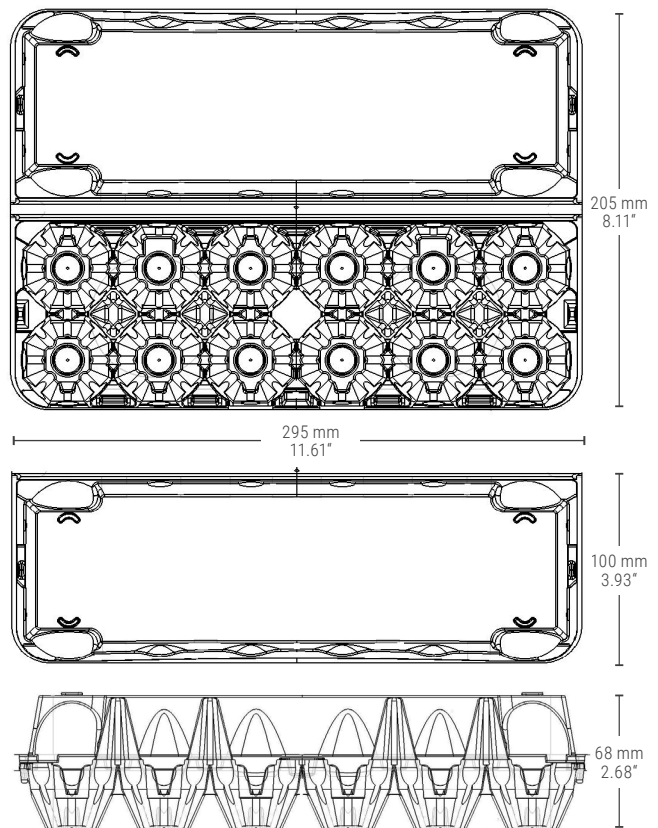

DECORATION

Top Label

Top Label + 1 Side

Top Label + 2 Sides

BAG DIMENSIONS

780 x 416 x 295 mm (L x W x H)	
30.71" x 16.38" x 11.61" (L x W x H)	
Net Weight (kg)	12.82
Bag Weight (kg)	0.12
Gross Weight (kg)	12.94
Volume Bag (m ³)	0.096

CONTAINER LOADING

20"	105840 pcs.
40" HC	271080 pcs.

PACK DIMENSIONS

STORAGE

Pallet Dimensions (mm) 1250 x 800 x 2490
Pallet Dimensions (inches) 49.21" x 31.50" x 98.03"
max. 1 year

NO pallet on top of the other