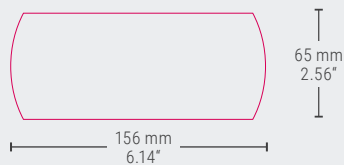

DECORATION

Top Label

Top Label + 1 Side

Top Label + 2 Sides

BAG DIMENSIONS

780 x 416 x 295 mm (L x W x H)	
30.71" x 16.38" x 11.61" (L x W x H)	
Net Weight (kg)	12.82
Bag Weight (kg)	0.12
Gross Weight (kg)	12.94
Volume Bag (m ³)	0.096

CONTAINER LOADING

20"	105840 pcs.
40" HC	271080 pcs.

PACK DIMENSIONS

STORAGE

Pallet Dimensions (mm) 1250 x 800 x 2490
Pallet Dimensions (inches) 49.21" x 31.50" x 98.03"
max. 1 year

NO pallet on top of the other