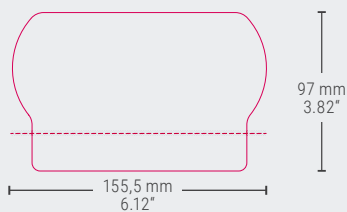

DATASHEET

Vision 1x12 AP

ovotherm
clearly the best

Vision 1x12 AP

UNITS: 1
EGGS/UNIT: 12
MATERIAL: r-pet
PROCESSING: vacuum formed

CALIBER:
53g - 68g

LAYER STRUCTURE

3 Bags/Layer

DECORATION

Top Label

Top Label + 1 Side

Top Label + 2 Sides

BAG DIMENSIONS

780 x 416 x 295 mm (L x W x H)	
30.71" x 16.38" x 11.61" (L x W x H)	
Net Weight (kg)	12.82
Bag Weight (kg)	0.12
Gross Weight (kg)	12.94
Volume Bag (m ³)	0.096

CONTAINER LOADING

20"	105840 pcs.
40" HC	271080 pcs.

PACK DIMENSIONS

STORAGE

Pallet Dimensions (mm) 1250 x 800 x 2490
Pallet Dimensions (inches) 49.21" x 31.50" x 98.03"
max. 1 year

NO pallet on top of the other