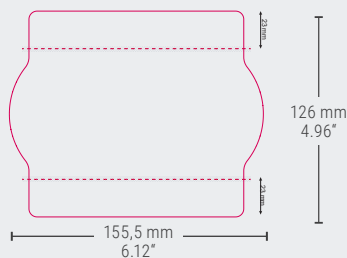

DECORATION

Top Label

Top Label + 1 Side

Top Label + 2 Sides

BAG DIMENSIONS

780 x 416 x 295 mm (L x W x H)	
30.71" x 16.38" x 11.61" (L x W x H)	
Net Weight (kg)	12.82
Bag Weight (kg)	0.12
Gross Weight (kg)	12.94
Volume Bag (m ³)	0.096

CONTAINER LOADING

20"	105840 pcs.
40" HC	271080 pcs.

PACK DIMENSIONS

STORAGE

Pallet Dimensions (mm) 1250 x 800 x 2490
Pallet Dimensions (inches) 49.21" x 31.50" x 98.03"
max. 1 year

NO pallet on top of the other