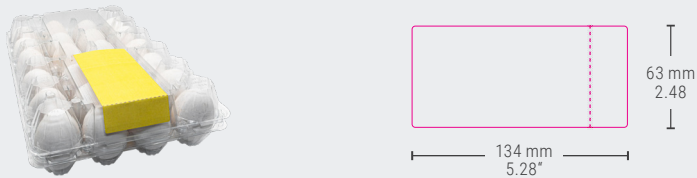

DATASHEET

Traypack 1x24

ovotherm
clearly the best

Traypack 1x24

UNITS: 1
EGGS/UNIT: 24
MATERIAL: r-pet
PROCESSING: vacuum formed

CALIBER:
53g - 73g

certified according to BRC/IoP
Global Standard-Packaging

LAYER STRUCTURE

2 Bags/Layer

TRUCK LOADING

Pieces/Bag	360
Pieces/Pallet	8640
Pallets/Truck	32
Sets/Truck	138240

MACHINE SETUP

MOBA
Moba ID: OTP2401
Remarks: **WITHOUT ARBOR**

STAALKAT
SANOVO
Code OWN 58

L	G	J	I1	I2	jaw
10	22	5	15	35	818

DECORATION

Top Label + 1 Side

Top Label + 1 Side

BAG DIMENSIONS

780 x 605 x 200 mm (L x W x H)	
30.71" x 23.82" x 7.87" (L x W x H)	
Net Weight (kg)	11.95
Bag Weight (kg)	0.12
Gross Weight (kg)	12.07
Volume Bag (m³)	0.097

CONTAINER LOADING

20"	54000 sets
40" HC	133200 sets

PACK DIMENSIONS

STORAGE

Pallet Dimensions (mm) 1200 x 800 x 2530
Pallet Dimensions (inches) 47.24" x 31.50" x 99.61"
max. 1 year

NO pallet on top of the other