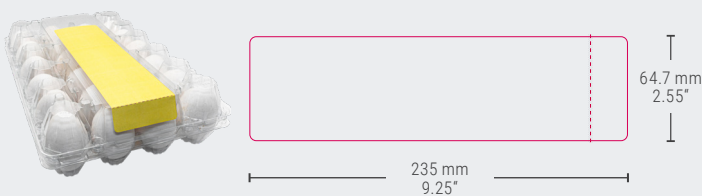

DATASHEET

Traypack 1x24

ovotherm
clearly the best

Traypack 1x24

UNITS: 1
EGGS/UNIT: 24
MATERIAL: r-pet
PROCESSING: vacuum formed

CALIBER:
53g - 73g

certified according to BRC/IoP
Global Standard-Packaging

LAYER STRUCTURE

2 Bags/Layer

TRUCK LOADING

Pieces/Bag	360
Pieces/Pallet	8640
Pallets/Truck	32
Sets/Truck	138240

MACHINE SETUP

MOBA
Moba ID: OTP2401
Remarks: **WITHOUT ARBOR**

STAALKAT
SANOVO
Code OWN 58

L	G	J	I1	I2	jaw
10	22	5	15	35	818

DECORATION

Top Label + 1 Side

Top Label + 1 Side

BAG DIMENSIONS

780 x 605 x 200 mm (L x W x H)	
30.71" x 23.82" x 7.87" (L x W x H)	
Net Weight (kg)	11.95
Bag Weight (kg)	0.12
Gross Weight (kg)	12.07
Volume Bag (m³)	0.097