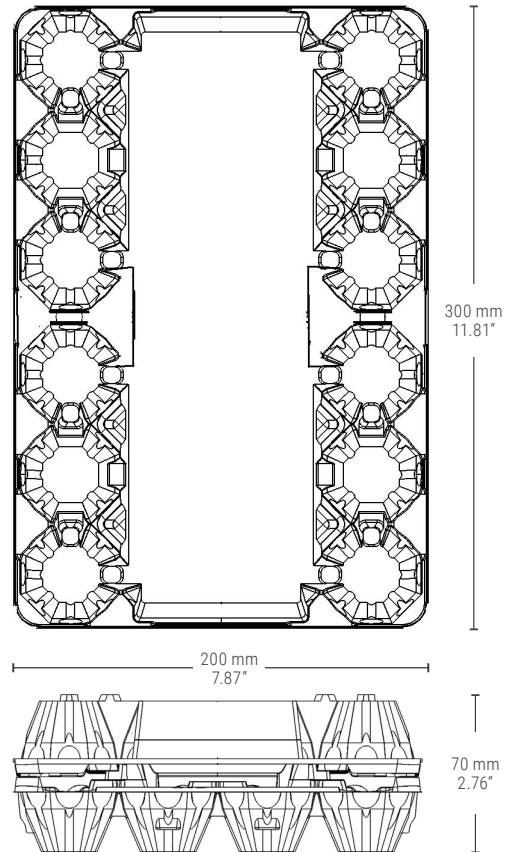

DECORATION

Top Label + 1 Side

Top Label + 1 Side

BAG DIMENSIONS

780 x 605 x 200 mm (L x W x H)	
30.71" x 23.82" x 7.87" (L x W x H)	
Net Weight (kg)	11.95
Bag Weight (kg)	0.12
Gross Weight (kg)	12.07
Volume Bag (m³)	0.097

CONTAINER LOADING

20"	54000 sets
40" HC	133200 sets

PACK DIMENSIONS

STORAGE

Pallet Dimensions (mm) 1200 x 800 x 2530
Pallet Dimensions (inches) 47.24" x 31.50" x 99.61"
max. 1 year

NO pallet on top of the other